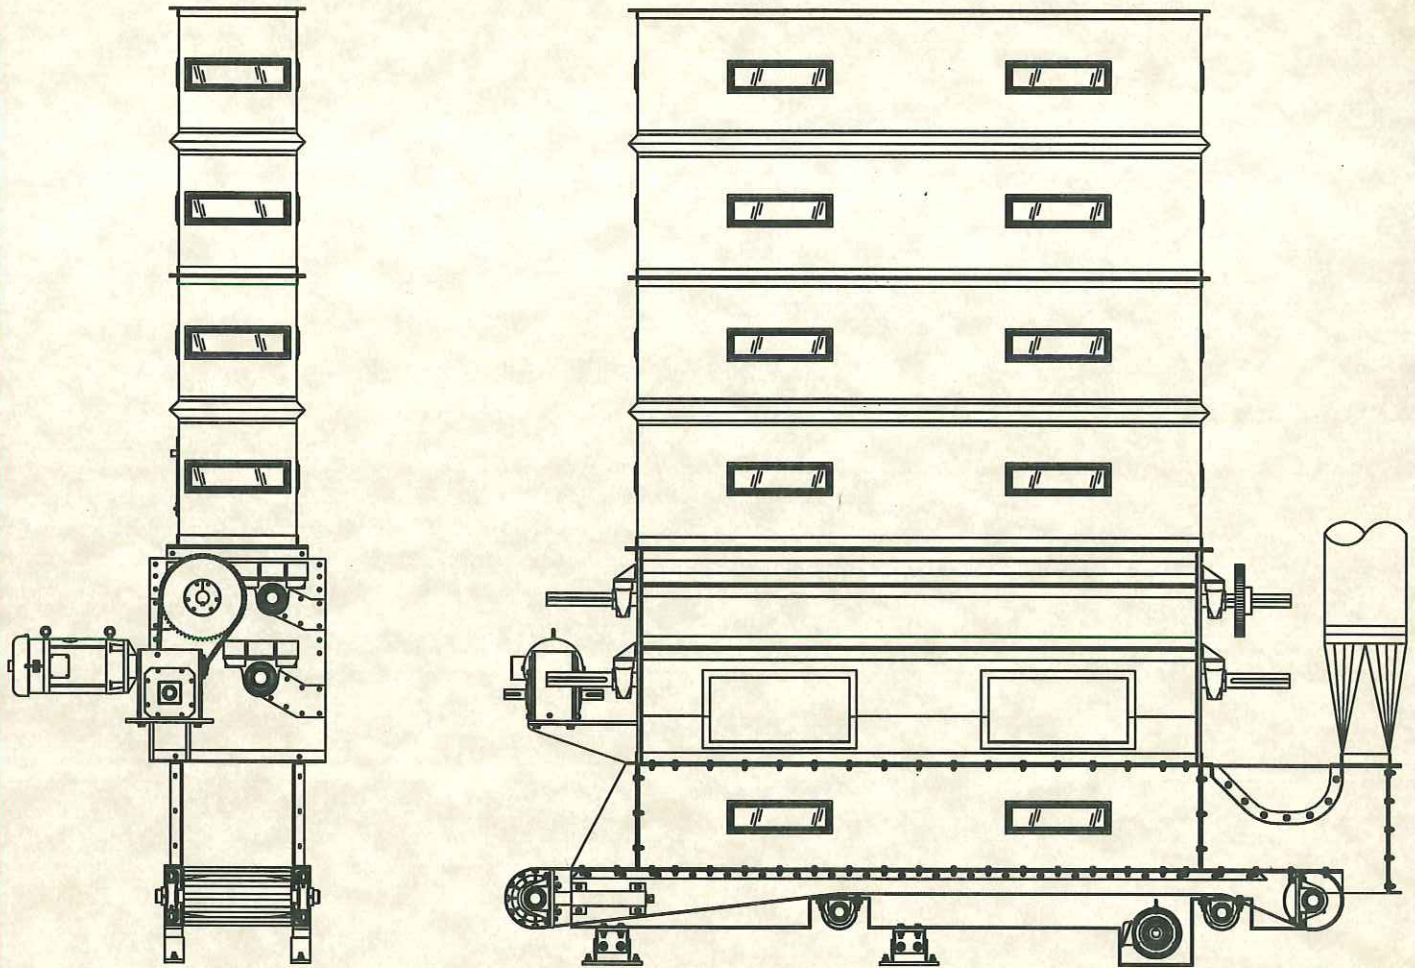

BC Automatic Overflow with Belt

Available in 96" and 120" Widths

Adaptable to Most Conveyor Distributors

Low Profile Belt Design Allows for More Storage Space

www.bcsupply.com

BC SUPPLY
2008 East 50th Street
Lubbock, TX 79404