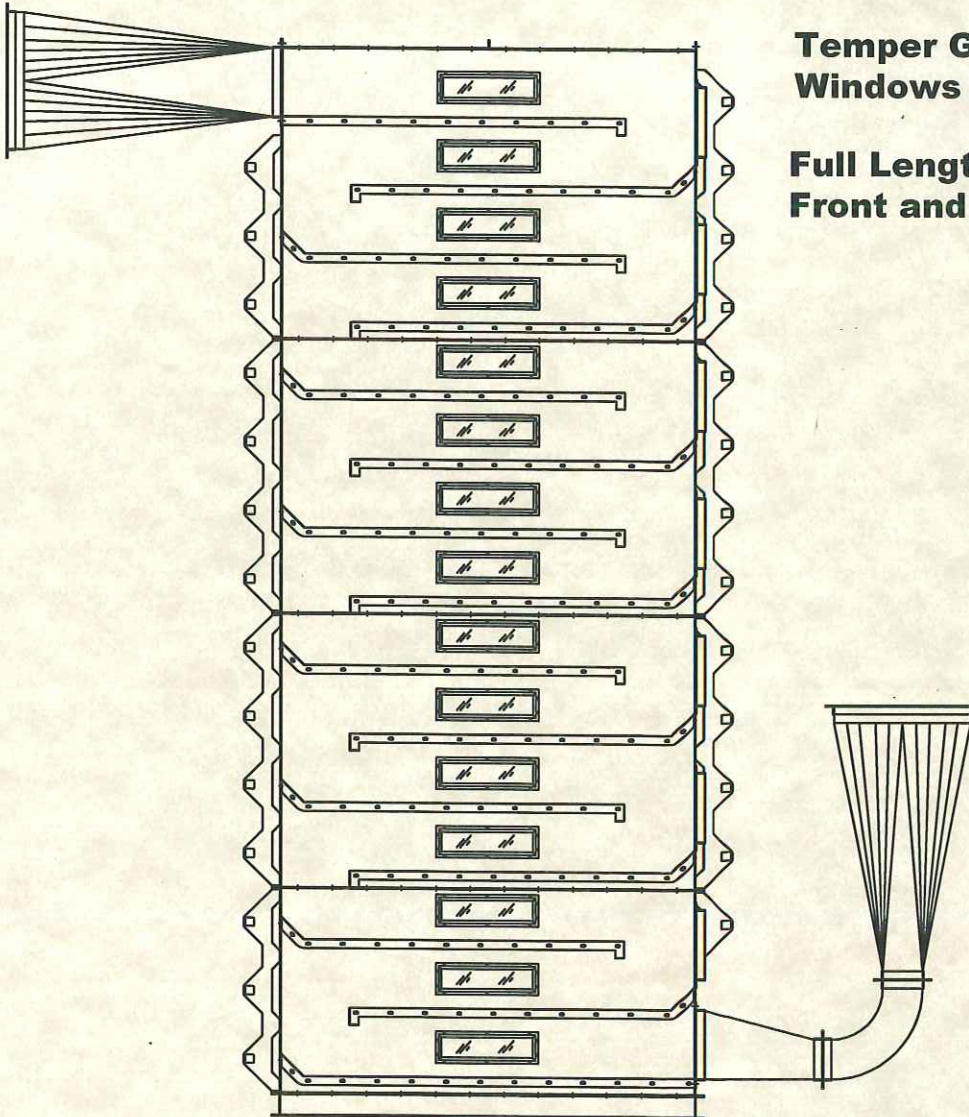

BC 72" Tower Dryer

15 Drying Shelves (Standard)

12" Tall Shelf Spacing

**Temper Glass Inspection
Windows in Each Shelf**

**Full Length Ladders Located on
Front and Back Sides of Dryer**

**Access Doors Located in Each
Turning Section on Dryer**