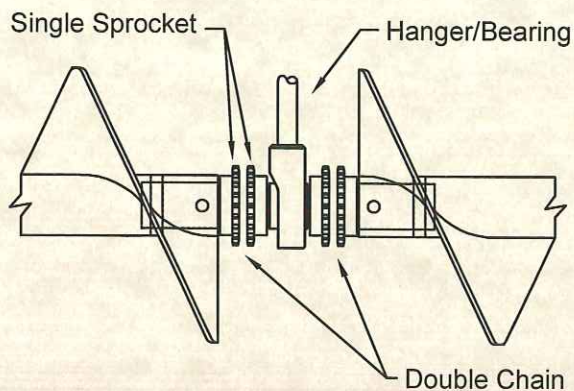

BC Conveyor Distributor

18" Diameter Screw Conveyor

Bolt-together Trough Sections

Moveable Hanger Rail System

High Capacity Design

Heavy Side Mounted Hanger Assemblies

Flexiable Screw Conveyor Couplings

www.bcsupply.com