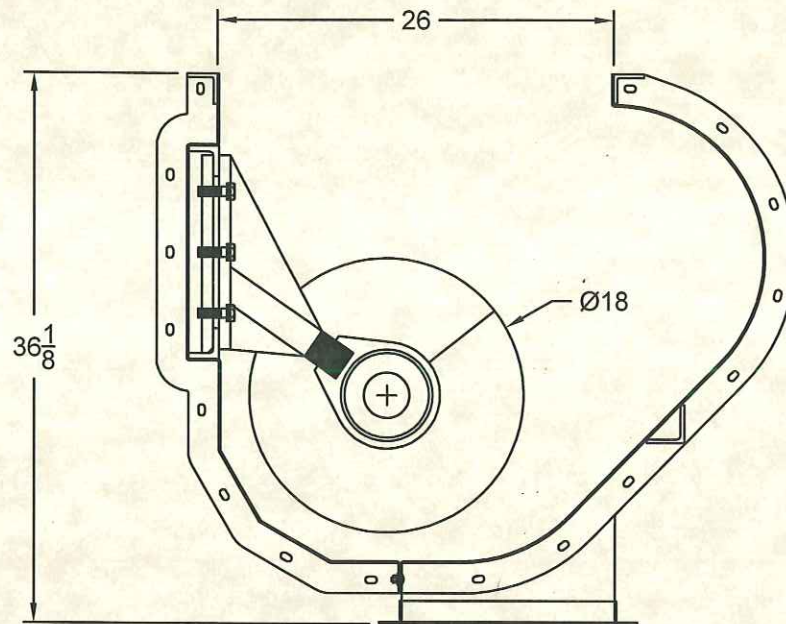

BC Conveyor Distributor

18" Diameter Screw Conveyor

Bolt-together Trough Sections

Moveable Hanger Rail System

High Capacity Design

Heavy Side Mounted Hanger Assemblies

Flexiable Screw Conveyor Couplings

www.bcsupply.com