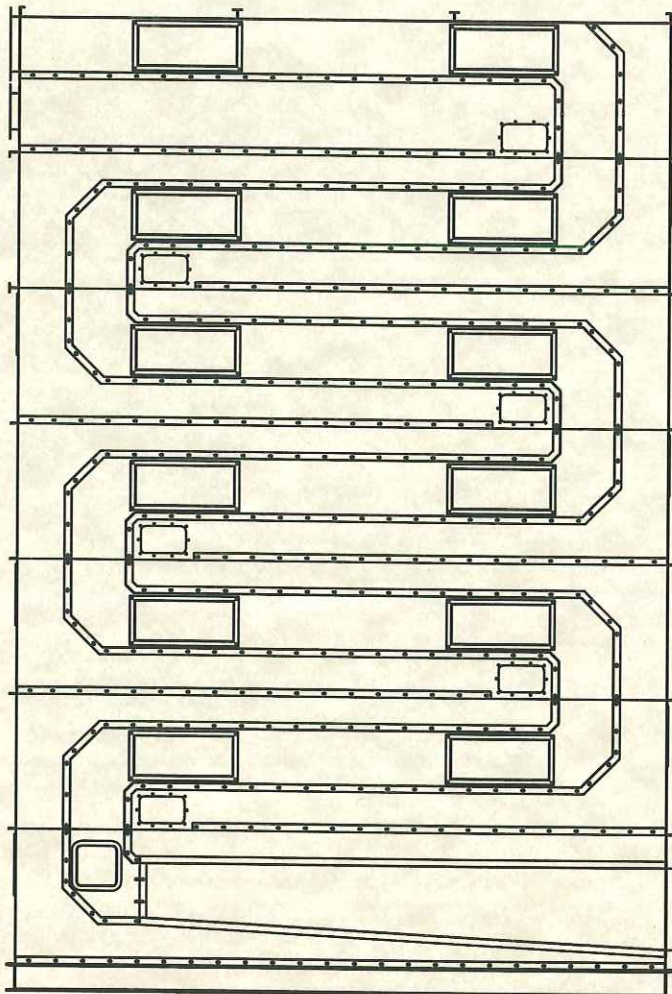

BC Heated Shelf Dryer

Available in 54" and 72" Widths

Constructed in Easy to Install Sections

Engineered for Stripper and Picker Harvested Cotton

Heavy 12 Gauge Double Wall Construction

Completely Enclosed with 2" Thick Ceramic Insulation

Rubber Sealed Clean-Out Doors and Inspection Windows

Hot Air Follows Shelves Throughout Dryer

www.bcsupply.com

BC SUPPLY
2008 East 50th Street
Lubbock, TX 79404

Telephone: (806) 762-3227
Toll Free: 1-800-666-0932
Fax: (806) 762-6514