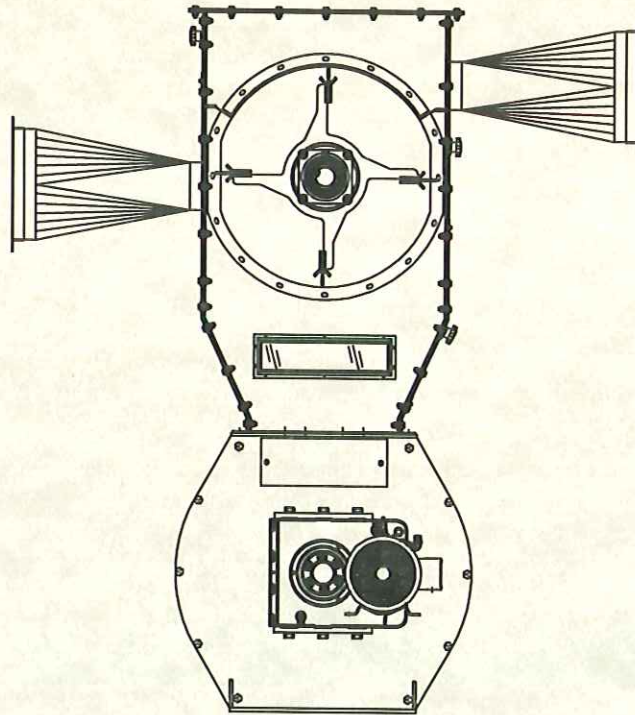

# BC Overflow Separator

**72" Wide Heavy Duty Construction**

**Heavy Duty Wiper Cylinder with  $2 \frac{7}{16}$ " Diameter  
TG&P Shaft Mounted in RCJO  $2 \frac{7}{16}$ " Diameter Bearings**

**Four Wiping Blades with  $4 \frac{1}{2}$ " x  $\frac{9}{32}$ " Flashing for Full  
Screen Length Cleaning**

**Two End Heads for Easy Drum Removal**

**34" Cotton Vacuum**

**Access Doors**

**One Motor Drive Separator  
and 34" Cotton Vacuum**

[www.bcsupply.com](http://www.bcsupply.com)

**BC SUPPLY**  
2008 East 50th Street  
Lubbock, TX 79404