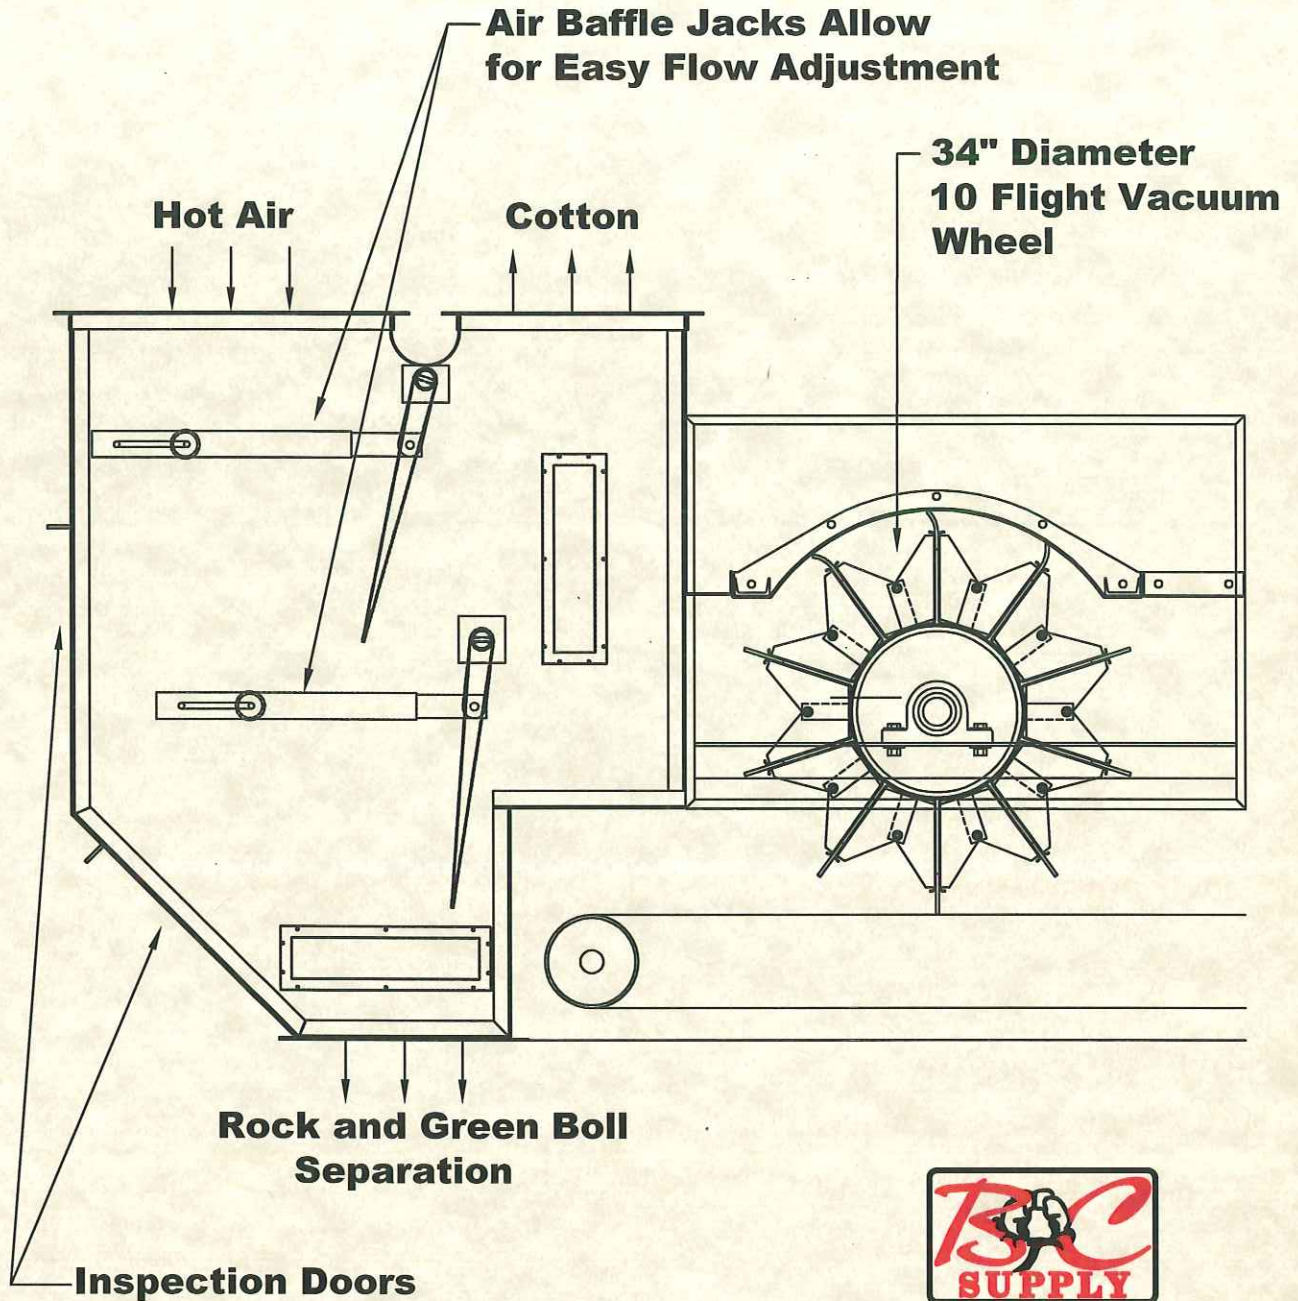

DANGER APELORNI
A large, white, teardrop-shaped warning sign is attached to the left side of the cabinet door. The sign features a red border and the word "DANGER" in bold, uppercase letters. Below "DANGER" is the word "APELORNI" in a smaller font. There are also some illegible smaller text and symbols on the sign.

NOV 10 2010

BC Hot Box

Available in 36", 44", and 48" Widths

www.bcsupply.com

BC SUPPLY
2008 East 50th Street
Lubbock, TX 79404

Telephone: (806) 762-3227
Toll Free: 1-800-666-0932
Fax: (806) 762-6514